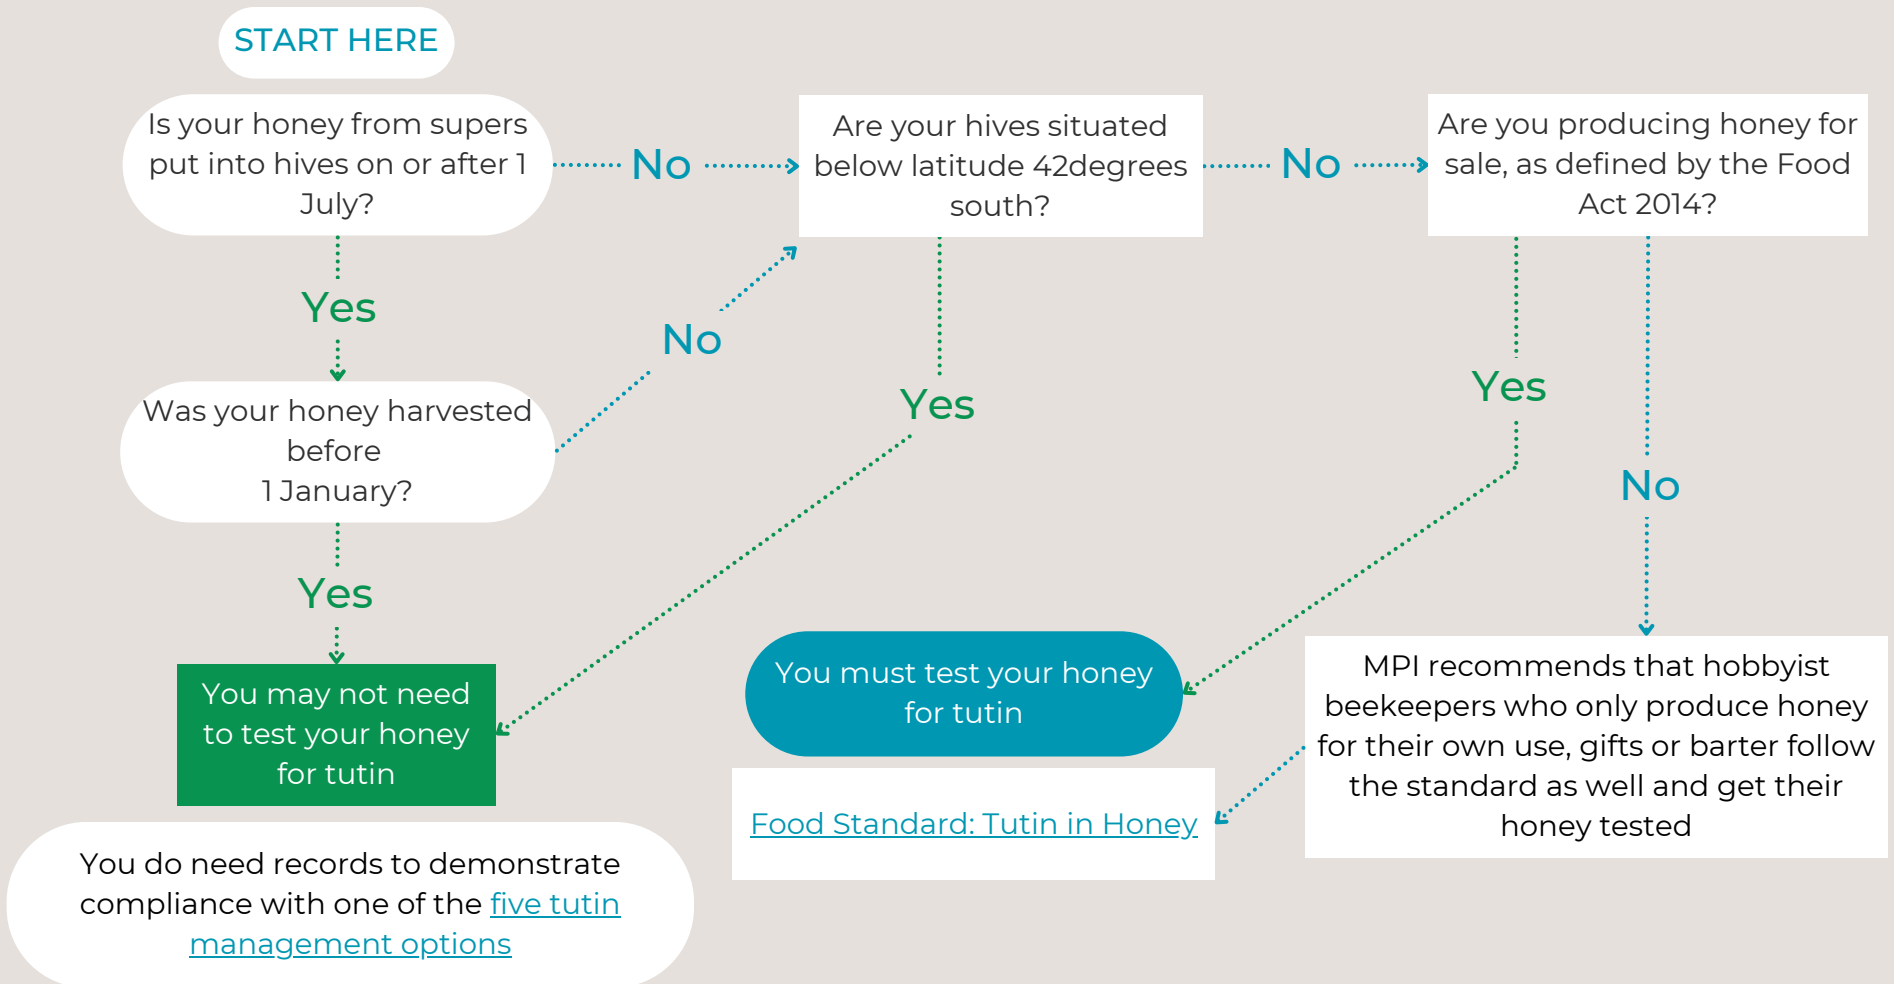

DO I NEED TO TEST MY HONEY FOR TUTIN?

For further information

<https://www.mpi.govt.nz/dmsdocument/11137-Food-Standard-Tutin-in-Honey->

<https://apinz.org.nz/tutin/>